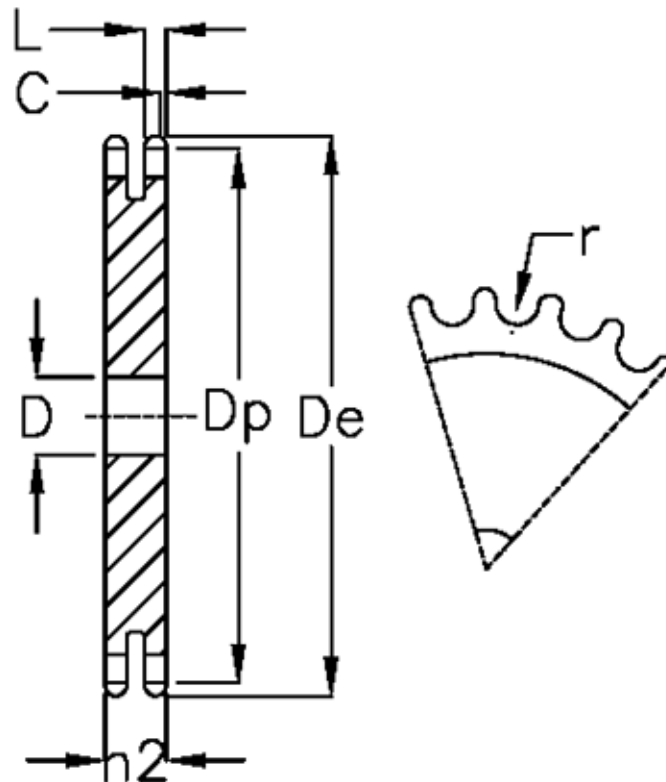

Article number: 616022007085

Description: Plate wheel 12 B-2 Z=85 duplex

## Measures

C	= 2
D	= 30
De	= 524.5
Dp	= 515.55
For chain size	= 3/4 x 7/16
For chain type	= 12 B-2
h2	= 30.3
L	= 10.8

Number of teeth	= 85
r	= 12.07